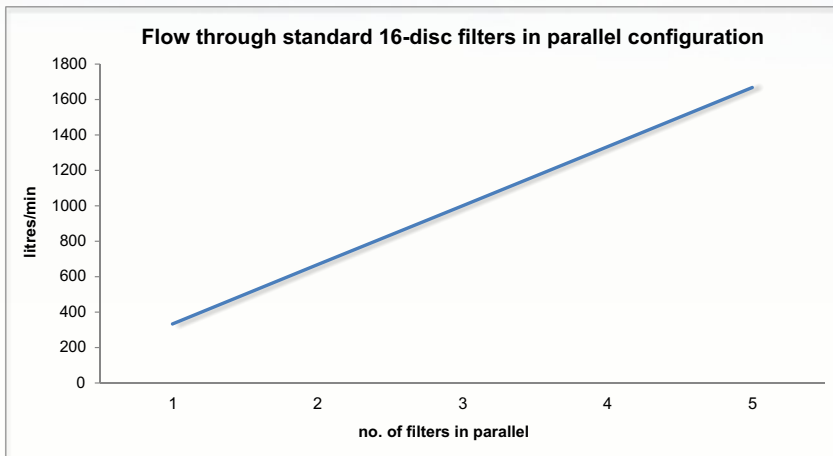

## SPECIFICATIONS

seradis<sup>TM</sup>

<b>Filter body items:</b>	ABS
<b>Filter discs:</b>	Polycarbonate
<b>Weight:</b>	1kg
<b>Diameter:</b>	150 mm
<b>Supply/exhaust ports:</b>	2" BSP (50 mm nb)
<b>Flexible coupling:</b>	EPDM
<b>Worm drive clips:</b>	Stainless steel
<b>Length:</b>	268 mm with 1 adaptor + EPDM coupling 243 mm with 1+1 adaptors

## Performance :

filters in parallel configuration

filters in series configuration

### Notes:

1. By configuring a number of filters in series, the flow rate will remain the same as for one filter. However, the benefit is that the cleaning interval is increased.
2. Particulate sizes are calculated. Due to the flexible nature of the discs, Seradis filters fitted with lower numbers of discs may allow ingress of particulates slightly larger than as indicated on the graph.