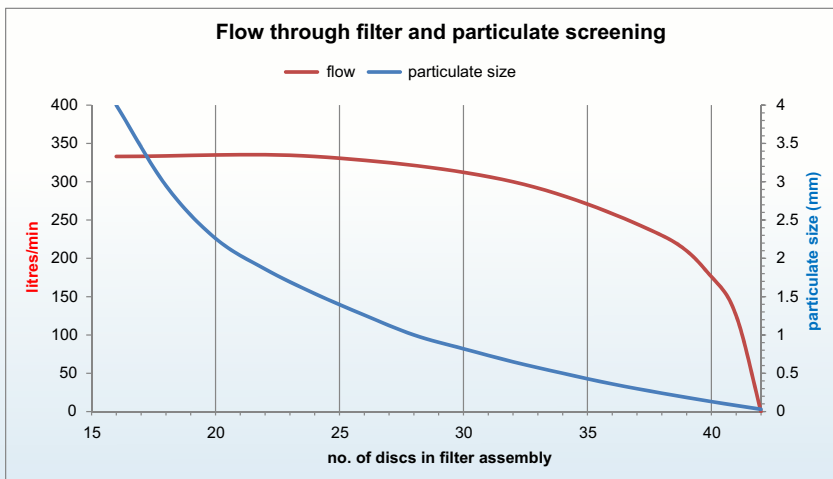

## SPECIFICATIONS

seradis<sup>TM</sup>

<b>Filter body items:</b>	ABS
<b>Filter discs:</b>	Polycarbonate
<b>Weight:</b>	1kg
<b>Diameter:</b>	150 mm
<b>Supply/exhaust ports:</b>	2" BSP (50 mm nb)
<b>Flexible coupling:</b>	EPDM
<b>Worm drive clips:</b>	Stainless steel
<b>Length:</b>	268 mm with 1 adaptor + EPDM coupling 243 mm with 1+1 adaptors

## Performance :

filters in parallel configuration

filters in series configuration

### Notes:

1. By configuring a number of filters in series, the flow rate will remain the same as for one filter. However, the benefit is that the cleaning interval is increased.
2. Particulate sizes are calculated. Due to the flexible nature of the discs, Seradis filters fitted with lower numbers of discs may allow ingress of particulates slightly larger than as indicated on the graph.

*a minimum of 16, maximum of 42 discs may be assembled depending on the size of particulate requiring screening*